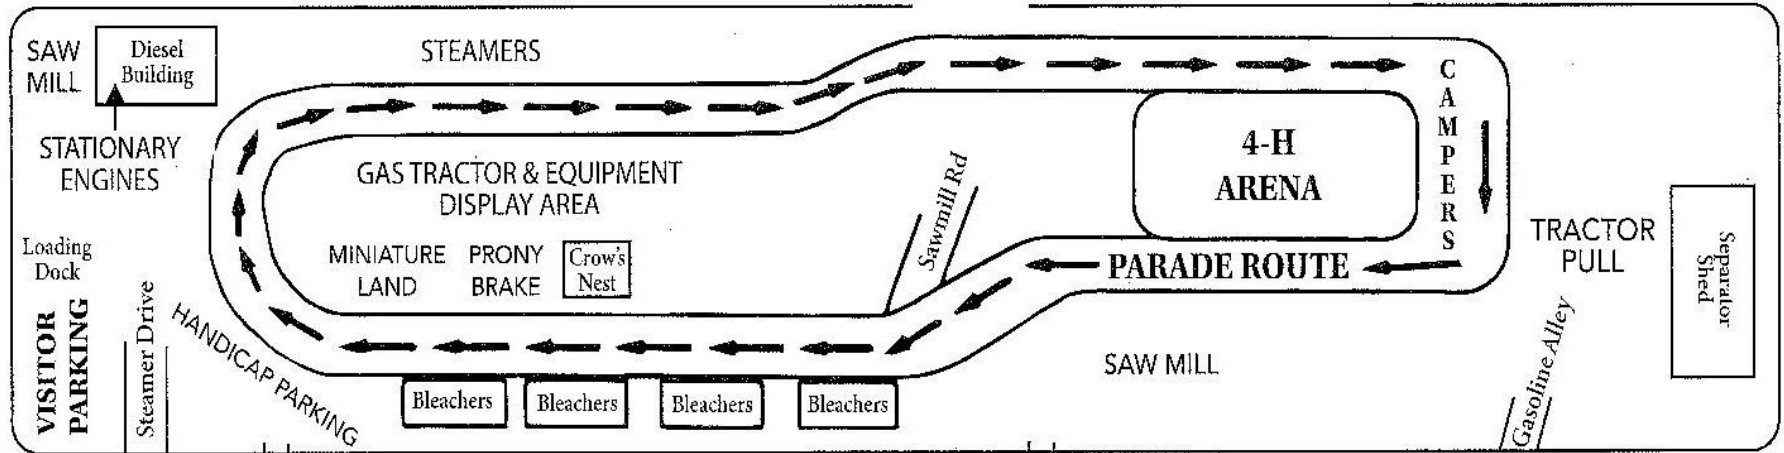

CNDSTR MAP

GAS & STEAM PLOWING - HORSE PLOWING
POTATO DIG

VISITOR PARKING

NORTH GATE

GAS & STEAM THRESHING

WEST GATE
Boiler Boulevard

PRIMITIVE CAMPSITES

- PIONEER VILLAGE**
- 1. Cooper Building
 - 2. Church
 - 3. School
 - 4. Tiffany Hall (Souvenirs)
 - 5. Post Office
 - 6. Grain Cleaner
 - 7. Blacksmith Shop

Threshermen's Junction

SOUTH GATE

Exhibitor, Camper & Worker Entrance