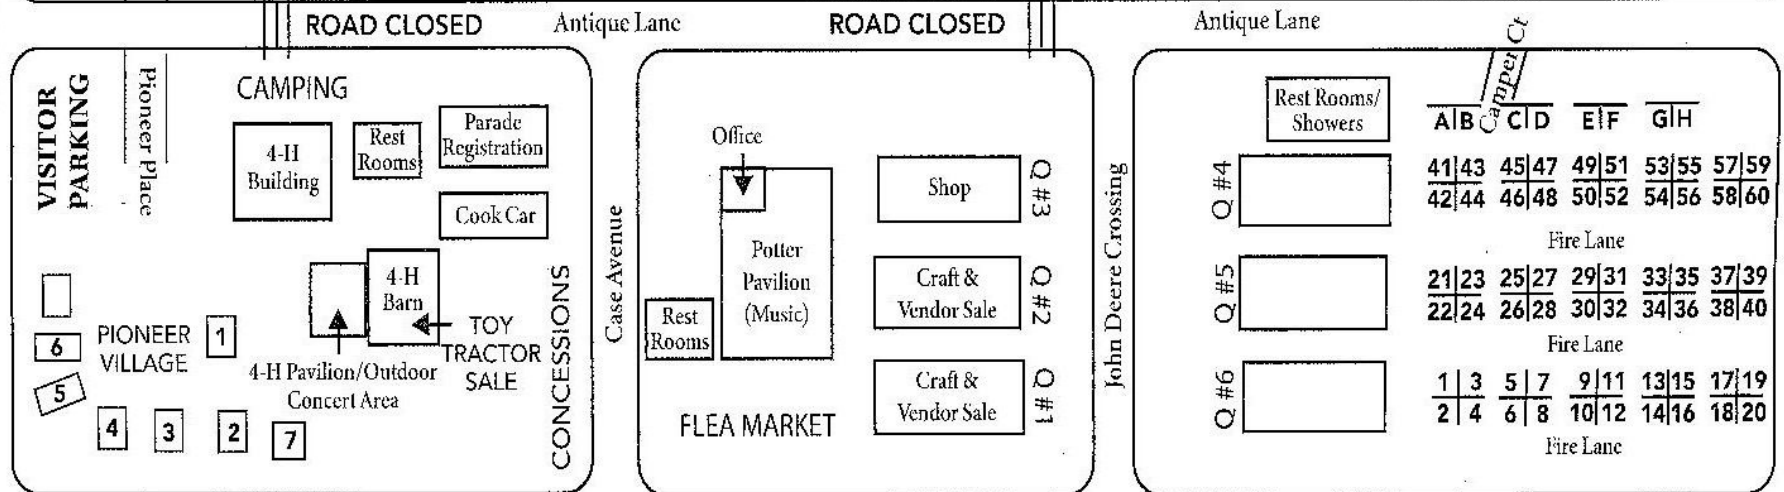

CNDSTR MAP

GAS & STEAM PLOWING - HORSE PLOWING
POTATO DIG

VISITOR PARKING

NORTH GATE

GAS & STEAM THRESHING

WEST GATE
Boiler Boulevard

PRIMITIVE CAMPSITES

- PIONEER VILLAGE**
- 1. Cooper Building
 - 2. Church
 - 3. School
 - 4. Tiffany Hall (Souvenirs)
 - 5. Post Office
 - 6. Grain Cleaner
 - 7. Blacksmith Shop

Threshermen's Junction

SOUTH GATE

Exhibitor, Camper & Worker Entrance